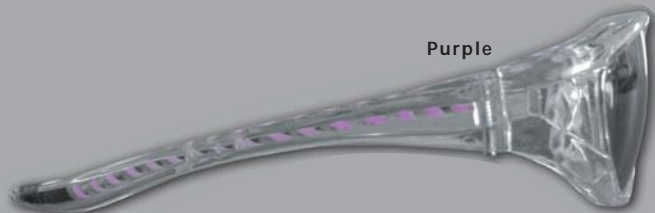

Simple operation – power module has three-way on / off / phased switch. 2 AA batteries included.

Purple

Blue

Lime

Pink

Red

Purple

Blue