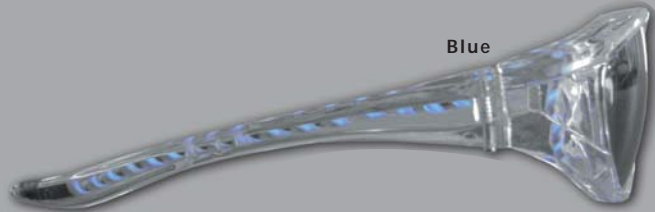

Serpent Necklace Purple

Just because Atomic Wave **Sunglasses** look like regular sunglasses doesn't mean they have to act like them. Glowtronix fibers inside the frames illuminate with a steady or phased glow that you'd never find in a pair of boring "normal" sunglasses. Several colors to choose from.

Simple operation – power module has three-way on / off / phased switch. 2 AA batteries included.

Purple

Blue

Lime

Pink

Red

Purple

Blue