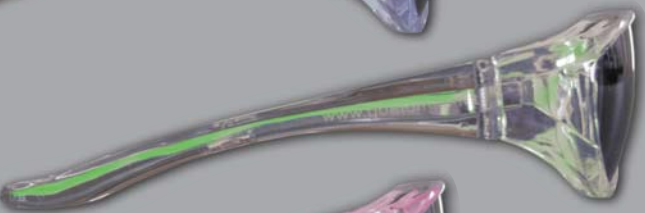

Simple operation – power module has three-way on / off / phased switch. 2 AA batteries included.

Purple

Blue

Lime

Pink

Red

Purple

Blue