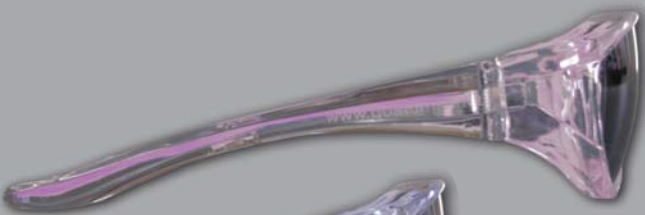

Blue

Purple